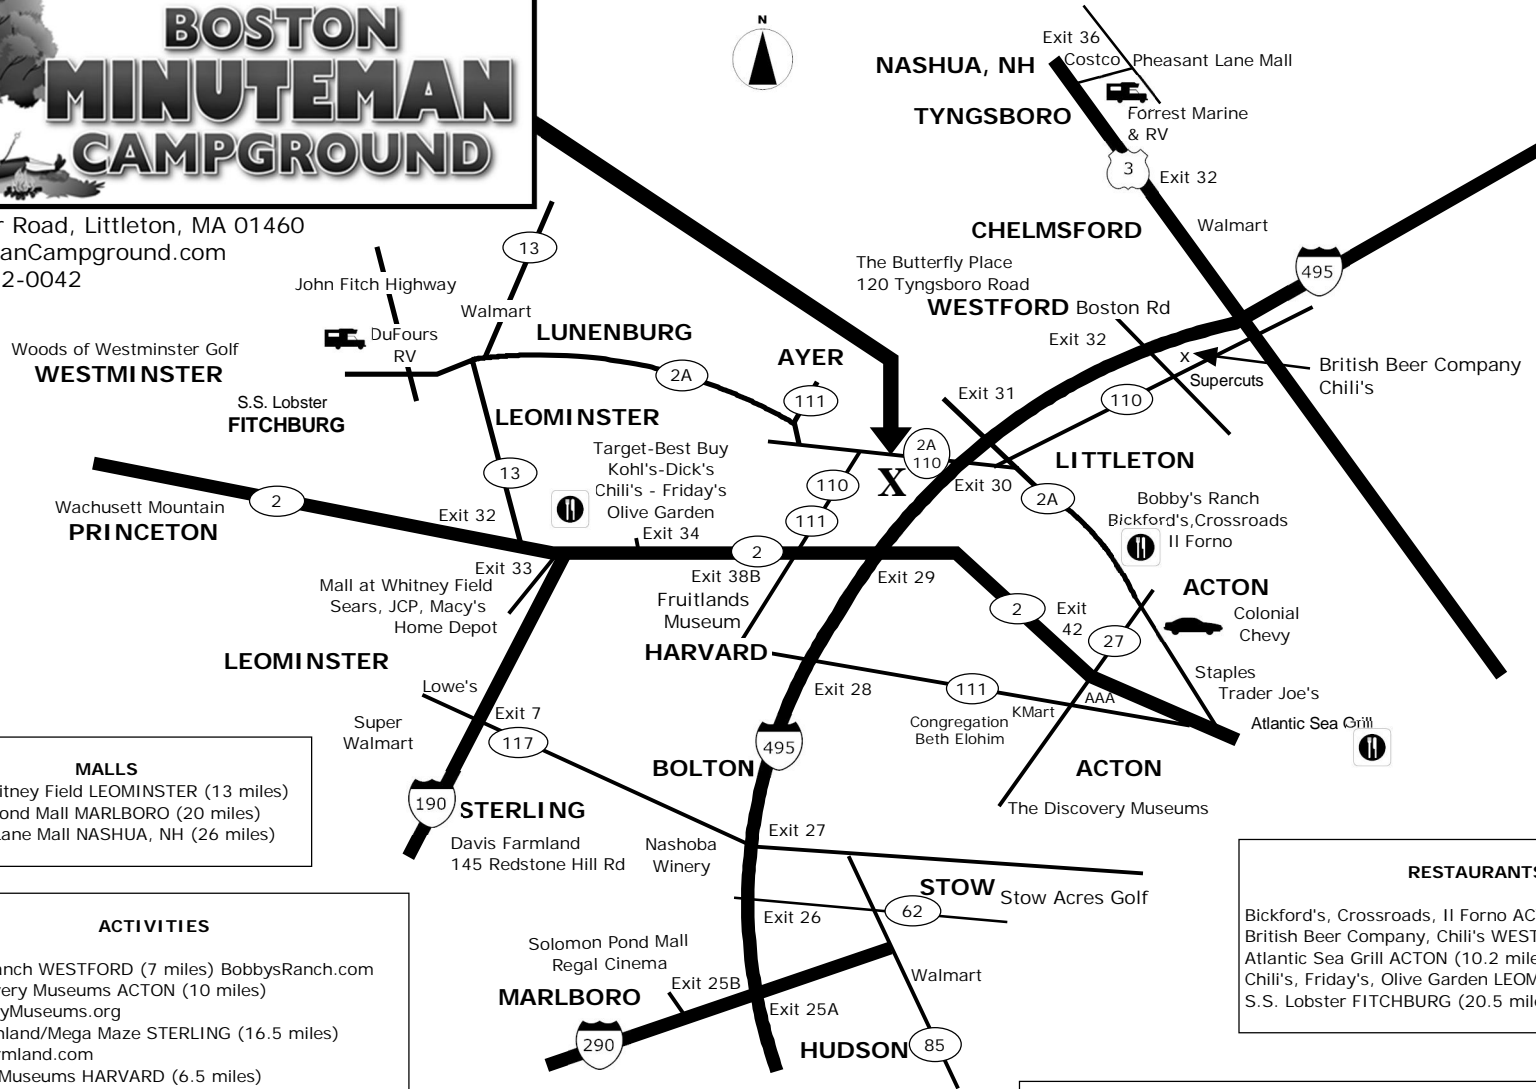

264 Ayer Road, Littleton, MA 01460
 MinutemanCampground.com
 (978) 772-0042

MALLS
 Mall at Whitney Field LEOMINSTER (13 miles)
 Solomon Pond Mall MARLBORO (20 miles)
 Pheasant Lane Mall NASHUA, NH (26 miles)

ACTIVITIES
 Bobby's Ranch WESTFORD (7 miles) BobbysRanch.com
 The Discovery Museums ACTON (10 miles) DiscoveryMuseums.org
 Davis Farmland/Mega Maze STERLING (16.5 miles) DavisFarmland.com
 Fruitlands Museums HARVARD (6.5 miles) Fruitlands.org
 Nashoba Valley Winery BOLTON (13 miles) NashobaWinery.com
 Stow Acres Golf STOW (18 miles) StowAcres.com
 The Butterfly Place WESTFORD (10 miles) ButterflyPlace-ma.com
 Wachusett Mountain PRINCETON (25 miles) Wachusett.com
 Woods of Westminster Golf (23 miles) WoodsofWestminster.com

RESTAURANTS
 Bickford's, Crossroads, Il Forno ACTON (6.5 miles)
 British Beer Company, Chili's WESTFORD (7.5 miles)
 Atlantic Sea Grill ACTON (10.2 miles)
 Chili's, Friday's, Olive Garden LEOMINSTER (11 miles)
 S.S. Lobster FITCHBURG (20.5 miles)

RV DEALERS & SUPPLIES
 DuFours RV Center FITCHBURG (14.5 miles) DuFoursRV.com (978) 345-6047
 Forrest Marine & RV Center TYNGSBORO (16 miles) ForrestRVs.com (978) 649-7211

ON-SITE RV REPAIR
 Camper Services of New England (978) 808-3776 Bob Everbeck / Chris Langtry
 Rick's RV Road Service (774) 644-1639 Rick Couture