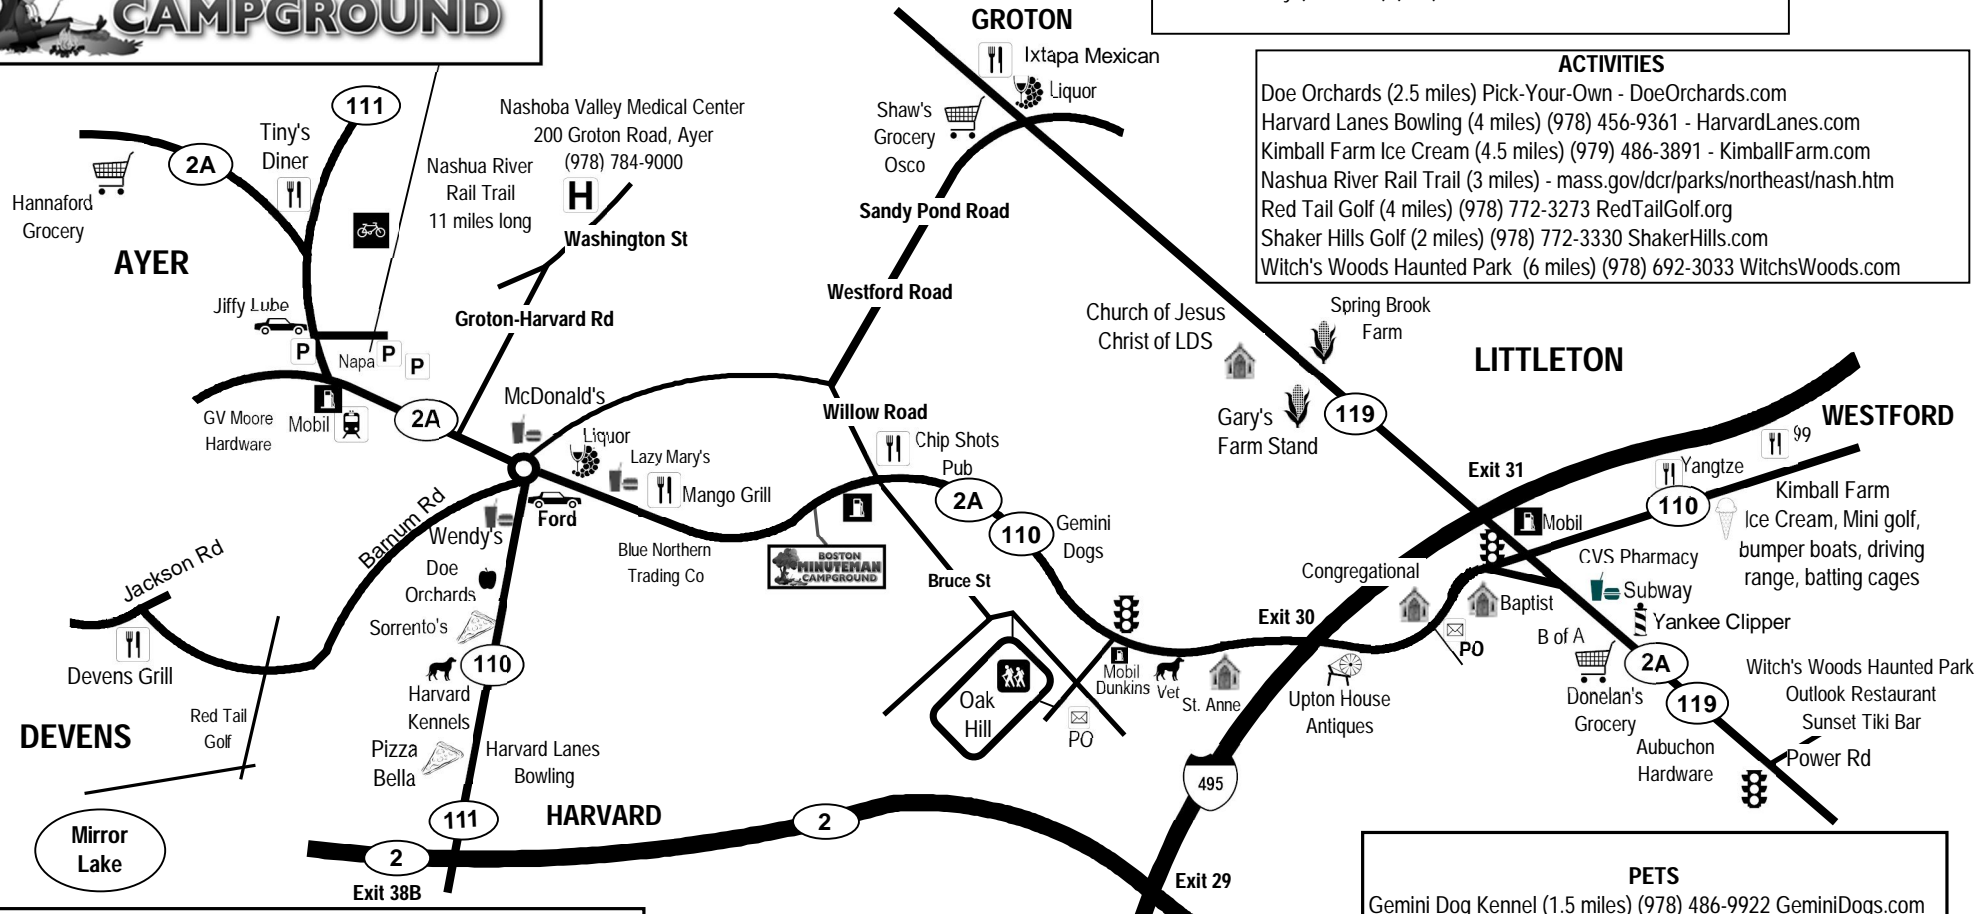

264 Ayer Road, Littleton, MA
 (978) 772-0042
 MinutemanCampground.com

GROCERIES
 Donelan's Grocery (4 miles) (978) 486-8986 - Donelans.com
 Hannaford Grocery (4 miles) (978)-772-7593 - Hannaford.com
 Shaw's Grocery (2.5 miles) (978) 448-0419 - Shaws.com

ACTIVITIES
 Doe Orchards (2.5 miles) Pick-Your-Own - DoeOrchards.com
 Harvard Lanes Bowling (4 miles) (978) 456-9361 - HarvardLanes.com
 Kimball Farm Ice Cream (4.5 miles) (979) 486-3891 - KimballFarm.com
 Nashua River Rail Trail (3 miles) - mass.gov/dcr/parks/northeast/nash.htm
 Red Tail Golf (4 miles) (978) 772-3273 RedTailGolf.org
 Shaker Hills Golf (2 miles) (978) 772-3330 ShakerHills.com
 Witch's Woods Haunted Park (6 miles) (978) 692-3033 WitchesWoods.com

RESTAURANTS
 Chip Shots Grill and Sports Pub (.1 mile) (978) 772-0072 ChipShotsPub.com
 Deven's Grill (5 miles) American - (978) 862-0060 DevensGrill.com
 Ixtapa Mexican Restaurant & Cantina (978) 272-1465 IxtapaCantina.com
 Mango Grill (1.5 miles) Asian - (978) 772-6988 MangoGrillRestaurant.com
 Outlook Restaurant (6 miles) (978) 692-3033 DineOutlook.com
 Pizza Bella (3.5 miles) (978) 772-1500
 Sorrento's Pizza (3 miles) - (978) 772-0025 SorrentosPizzerias.com
 Subway (4 miles) - (978) 486-9782 Subway.com
 Tiny's Diner (3.5 miles) (978) 772-2917 TinysRestaurantAyer.com
 Yangtze River (4.5 miles) Asian - (978) 486-0500 yangtzeriverlittleton.com

AUTO
 Ford (2 miles) (978) 772-6600 Gervais-Ford.com
 Jiffy Lube (3 miles) (978) 772-9040 JiffyLube.com
 Napa (3 miles) (978) 772-0403 napaonline.com
 Enterprise (978) 367-0212 enterprise.com (Chelmsford, MA)
 Thrifty (978) 692-1600 thrifty.com (Westford, MA)
 Seeley Automotive (978) 772-9772 (Ayer, MA)